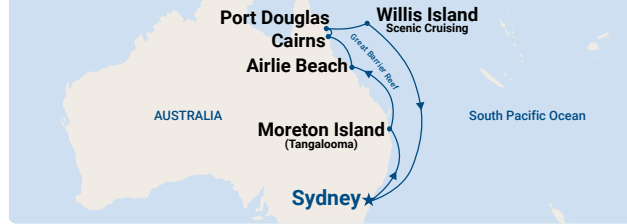

PORTS	DATES	NIGHTS	SHIP	FARES	PRINCESS PLUS	PRINCESS STANDARD
Sydney > Eden > Great Oyster Bay & Freycinet Peninsula Scenic Cruising > Port Arthur > Hobart	Nov 10 2024	4	Royal Princess®	Interior from* Balcony from* Mini-Suite from*	\$999 \$1,189 \$1,439	\$739 \$929 \$1,179
Sydney > Hobart > Sydney	Jan 25 2025	4	Crown Princess®	Interior from* Balcony from* Mini-Suite from*	\$959 \$1,209 \$1,609	\$699 \$949 \$1,349

There is lots more to love | More cruises featured on pages 6, 18-21 | See back page for all cruises to/from Sydney.

★ Full day and evening.

Cruising to/from Sydney, Warrane

Queensland

Roundtrip from Sydney

10 & 11
Nights

MORE ASHORE

Sydney > Moreton Island (Tangalooma) > Airlie Beach (for the Whitsundays) > Cairns ★ > Port Douglas (for the Great Barrier Reef) > Willis Island Scenic Cruising > Sydney

2024 DEPARTURE

NEW
sailings

New Zealand

Roundtrip from Hobart

18
Nights

Hobart > Sydney > Fiordland National Park Scenic Cruising > Dunedin (Port Chalmers) > Christchurch (Lyttelton) > Picton (for Marlborough Wine Region) > Tauranga > Auckland > Bay of Islands > Sydney > Hobart