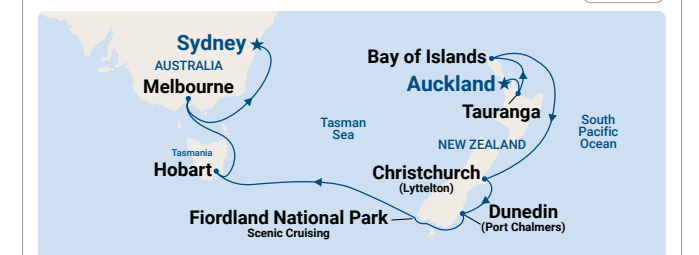

*Fares are based on 28/10/24 Royal Princess® sailing. Fares for other dates may vary.
^Itinerary and ports vary, does not visit Noumea. See princess.com

Tasman Arch, Tasmania

Tasmania Roundtrip from Sydney

6 & 7
Nights

Sydney > Eden > Great Oyster Bay & Freycinet Peninsula Scenic Cruising > Port Arthur > Hobart > Sydney

2024 DEPARTURES

Royal Princess®
Nov 10 SUN 6 nights Nov 30 SAT 7 nights

Fares are twin share pp from*

Australia & New Zealand Between Auckland and Sydney

13
Nights

Auckland > Tauranga > Bay of Islands > Christchurch (Lyttelton) > Dunedin (Port Chalmers) > Fiordland National Park Scenic Cruising > Hobart > Melbourne > Sydney

NEW
sailings

New Zealand

Roundtrip from Hobart

18
Nights

Hobart > Sydney > Fiordland National Park Scenic Cruising > Dunedin (Port Chalmers) > Christchurch (Lyttelton) > Picton (for Marlborough Wine Region) > Tauranga > Auckland > Bay of Islands > Sydney > Hobart