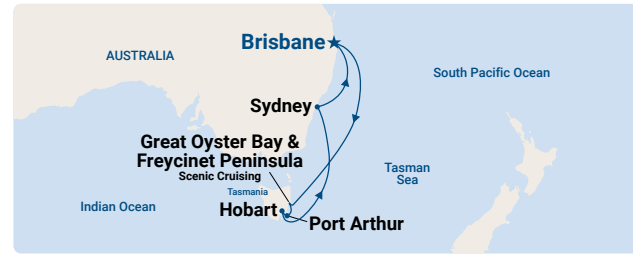

Tasmania Roundtrip from Brisbane

9 & 10
Nights

Brisbane > Great Oyster Bay & Freycinet Peninsula Scenic Cruising > Port Arthur > Hobart > Sydney > Brisbane

2024 DEPARTURE

Diamond Princess®
Dec 11 WED 9 nights

2025 DEPARTURE

Diamond Princess®
Jan 3* FRI 10 nights

	Fares are twin share pp from*	
	PRINCESS PLUS	PRINCESS STANDARD
Interior from*	$2,079	$1,499
Balcony from*	$2,729	$2,149
Mini-Suite from*	$3,279	$2,699

*Fares are based on 9-night 11/12/24 sailing. Fares for other dates may vary. See princess.com
^Itinerary and ports vary. See princess.com