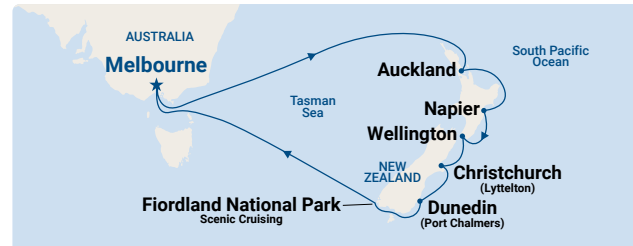

New Zealand Roundtrip from Melbourne

14
Nights

2024 DEPARTURES

Diamond Princess®
Oct 5^{SAT} Oct 26^{SAT} Nov 16^{SAT}

Fares are twin share pp from*

	PRINCESS PLUS	PRINCESS STANDARD
Interior from*	$3,209	$2,299
Balcony from*	$4,209	$3,299
Mini-Suite from*	$4,989	$4,079

*Fares are based on 5/10/24 sailing. Fares for other dates may vary.
^Itinerary and ports vary. See princess.com