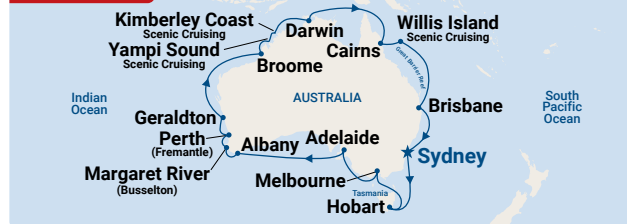

Port Douglas

Round Australia

Roundtrip from Sydney

28
Nights

MORE ASHORE

Sydney > Hobart > Melbourne ★ > Adelaide > Albany > Margaret River (Busselton) > Perth (Fremantle) > Geraldton > Broome > Yampi Sound Scenic Cruising > Kimberley Coast Scenic Cruising > Darwin ★ > Cairns > Willis Island Scenic Cruising > Brisbane > Sydney

Cruising to/from Hobart, nipaluna

- NEW sailings direct from Hobart – you'll love to cruise from your doorstep!
- Enjoy the delights of New Zealand and our immersive onboard 'Across the Ditch' program, which brings authentic Māori experiences, culture and local flavours onboard and ashore to showcase what makes New Zealand special.
- Get together with friends you love, bring the family or rekindle a romance on a great value Seacation from Hobart to Sydney.

NEW
sailings

New Zealand

Roundtrip from Hobart

18
Nights

Hobart > Sydney > Fiordland National Park Scenic Cruising > Dunedin (Port Chalmers) > Christchurch (Lyttelton) > Picton (for Marlborough Wine Region) > Tauranga > Auckland > Bay of Islands > Sydney > Hobart

Cruising to/from Melbourne, Naarm

- Wonders never cease to surprise on the Round Australia cruise – one of our most popular that you can depart from your doorstep!
- Discover the splendour of New Zealand on a relaxing cruise taking in the wine country around Napier, the capital of Wellington and a scenic cruise of Fiordland, all the time enjoying our immersive 'Across the Ditch' program of authentic experiences.
- The Southern Australia Explorer itinerary offers a plenitude of attractions including a visit to Phillip Island where Diamond Princess® lingers late allowing you to see the famous Little Penguin Parade.
- Our Seacations offer a great short holiday escape with a loved one or friends. A perfect opportunity to Come feel the Love!