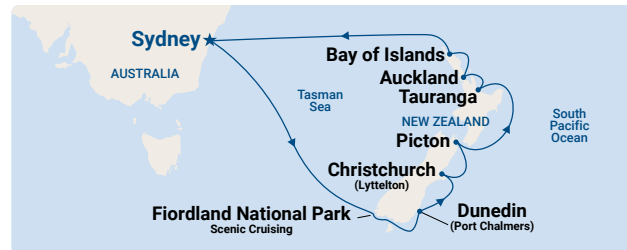

Cruising to/from Sydney, Warrane

- Royal Princess® and Crown Princess® sail from Sydney offering a fabulous selection of destinations and durations.
- Sail to New Zealand for a two week roundtrip adventure, enjoying our 'Across the Ditch' program. You could also choose a one way option between Auckland and Sydney.
- Cruise to or from Japan on a repositioning cruise and take in Asian gems.

- Tasmania features with a selection of 4, 6 and 7-night cruises. You could even enjoy a one way cruise to Hobart and have the opportunity of further explorations of our 'Apple Isle' which we love.
- Our popular Round Australia cruises return on the beautiful Crown Princess® – be sure to book early as this itinerary is always popular.
- Equally popular is the Northern Explorer cruise with scenic cruising along the Kimberley Coast, plus on select departures Yampi Sound.

New Zealand Roundtrip from Sydney

14
Nights

Sydney > Fiordland National Park Scenic Cruising > Dunedin (Port Chalmers) > Christchurch (Lyttelton) > Picton (for Marlborough Wine Region) > Tauranga > Auckland > Bay of Islands > Sydney

Australia & New Zealand Between Auckland and Sydney

13
Nights

Auckland > Tauranga > Bay of Islands > Christchurch (Lyttelton) > Dunedin (Port Chalmers) > Fiordland National Park Scenic Cruising > Hobart > Melbourne > Sydney