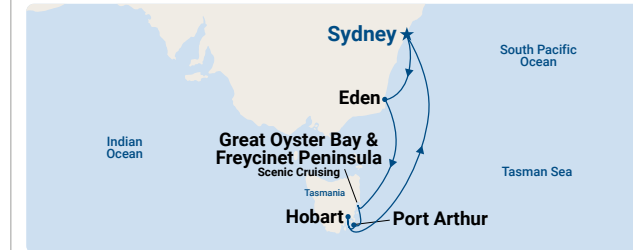

*Fares are based on 21/2/25 sailing. Fares for other dates may vary.
^Operates in reverse. Itinerary and ports may vary. See princess.com

Fiji & South Pacific Roundtrip from Sydney

13
Nights

Sydney > Noumea > Mystery Island > Suva > Dravuni Island > Lautoka > Sydney

*Fares are based on 28/10/24 Royal Princess® sailing. Fares for other dates may vary.
^Itinerary and ports vary, does not visit Noumea. See princess.com

Tasman Arch, Tasmania

Tasmania Roundtrip from Sydney

6 & 7
Nights

Sydney > Eden > Great Oyster Bay & Freycinet Peninsula Scenic Cruising > Port Arthur > Hobart > Sydney

2024 DEPARTURES

Royal Princess®
Nov 10 SUN 6 nights Nov 30 SAT 7 nights

Fares are twin share pp from*

Australia & New Zealand Between Auckland and Sydney

13
Nights

Auckland > Tauranga > Bay of Islands > Christchurch (Lyttelton) > Dunedin (Port Chalmers) > Fiordland National Park Scenic Cruising > Hobart > Melbourne > Sydney