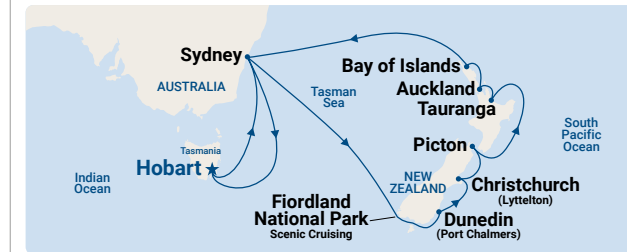

Northern Explorer

Sydney to Perth (Fremantle)

17
Nights

MORE ASHORE

Sydney > Brisbane > Willis Island Scenic Cruising > Cairns > Darwin ★ > Kimberley Coast Scenic Cruising > Yampi Sound Scenic Cruising > Broome > Geraldton > Perth (Fremantle)

Cruising to/from Hobart, nipaluna

- NEW sailings direct from Hobart – you'll love to cruise from your doorstep!
- Enjoy the delights of New Zealand and our immersive onboard 'Across the Ditch' program, which brings authentic Māori experiences, culture and local flavours onboard and ashore to showcase what makes New Zealand special.
- Get together with friends you love, bring the family or rekindle a romance on a great value Seacation from Hobart to Sydney.

NEW
sailings

New Zealand

Roundtrip from Hobart

18
Nights

Hobart > Sydney > Fiordland National Park Scenic Cruising > Dunedin (Port Chalmers) > Christchurch (Lyttelton) > Picton (for Marlborough Wine Region) > Tauranga > Auckland > Bay of Islands > Sydney > Hobart

Fiordland, New Zealand

Cruising to/from Brisbane, Meeanjin

- Crown Princess® and Diamond Princess® are your home away from home offering a world of dazzling amenities on our latest cruises offerings.
- Take the cruise of a life-time around Australia witnessing dramatic coastlines, experiencing coastal cities and having time for adventures discovering Australia's natural wonders.
- Sail to New Zealand discovering Māori culture ashore and onboard experiencing our 'Across the Ditch' program.
- Visit the delights of five Australian states on the Southern Australian Explorer cruise, then disembark in Perth for further explorations.
- Head north and discover the wonders of tropical North Queensland and our Great Barrier Reef.
- Just need an escape – and love to cruise or love to experience the Princess® cruise experience – a Seacation offers a wonderful opportunity.