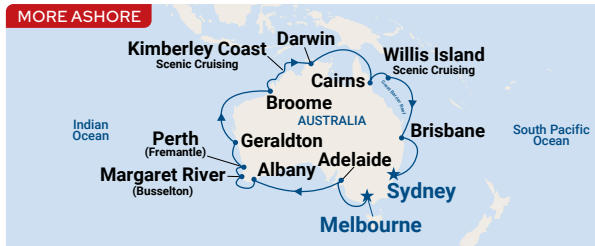

Cruising to/from Melbourne, Naarm

- Wonders never cease to surprise on the Round Australia cruise – one of our most popular that you can depart from your doorstep!
- Discover the splendour of New Zealand on a relaxing cruise taking in the wine country around Napier, the capital of Wellington and a scenic cruise of Fiordland, all the time enjoying our immersive 'Across the Ditch' program of authentic experiences.
- The Southern Australia Explorer itinerary offers a plenitude of attractions including a visit to Phillip Island where Diamond Princess® lingers late allowing you to see the famous Little Penguin Parade.
- Our Seacations offer a great short holiday escape with a loved one or friends. A perfect opportunity to Come feel the Love!

Round Australia Melbourne to Sydney

24
Nights

Melbourne ★ > Adelaide > Albany > Margaret River (Busseton) > Perth (Fremantle) > Geraldton > Broome > Kimberley Coast Scenic Cruising > Darwin ★ > Cairns > Willis Island Scenic Cruising > Brisbane > Sydney

2024 DEPARTURE

Crown Princess®
Oct 30^{WED}

2025 DEPARTURE

Crown Princess®
Mar 23^{SUN}

Fares are twin share pp from*

	PRINCESS PLUS	PRINCESS STANDARD
Interior from*	$5,349	$3,789
Balcony from*	$8,049	$6,489
Mini-Suite from*	$9,929	$8,369

*Fares are based on 23/3/25 sailing. Fares for other dates may vary.
^Itinerary and ports vary. Yampi Sound Scenic Cruising not included. See princess.com